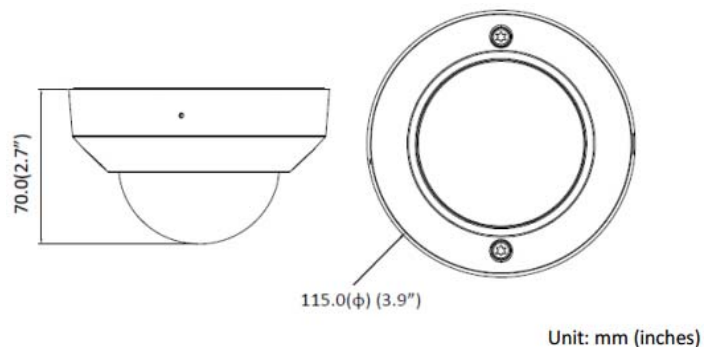

General

Housing	Aluminum Alloy
Ingress Protection	IP66 rated weatherproof housing
Impact Protection	IK08 rated vandalproof housing
Other(s)	Built-in microphone -
Operating conditions	Starting temperature: -10 ~ 60°C Humidity 10-100% RH Working temperature: -30 ~ 60°C Humidity 10-100% RH
Dimensions	φ119.16 x 79.6mm
Weight	400g excl. power supply
Included accessories	Quick installation guide, mounting and connector kit.
Optional accessories	-
Certification	CE, FCC, RoHS
Language	Chinese, Croatian, Czech, Danish, Dutch, English, French, German, Greek, Hungarian, Italian, Japanese, Korean, Polish, Portuguese, Russian, Slovak, Spanish, Swedish, Turkish

System Requirements

Operating system	Windows XP / 7 / 8 / 8.1, MAC OS, Linux
Browser	Internet Explorer 9 / 10 / 11, Chrome, Firefox, Safari

Software

Video management software	ZAVIO CamGraba 2.0 IP System software, for viewing, recording and archiving up to 64 cameras.
Installation, management and maintenance	ZAVIO Installation Tool makes camera management easier with camera image preview, firmware upgrade of multiple cameras, reset cameras to default while keeping network settings, etc.

ZAVIO Inc. | 2F., No.24-2, Gongye E. 4th Rd., East Dist., Hsinchu City 300, Taiwan
www.zavio.com | TEL: 886-3-579-0275 | FAX: 886-3-668-6845 | E-Mail: sales@zavio.com