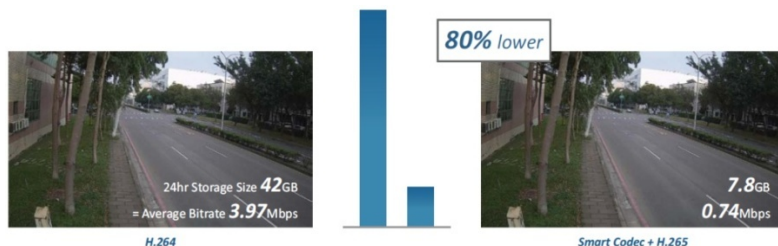

Features

Smart Codec + H.265

ZAVIO Smart Codec + H.265 reduces bandwidth and storage requirements by a stunning 80% compared to standard H.264 camera.

WDR off