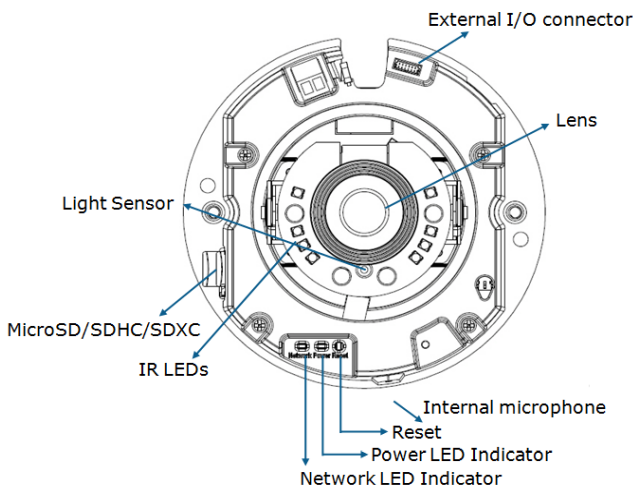

### I/O & Connector

<b>Ethernet</b>	RJ-45 Ethernet 10/100 Base -T
<b>Power Supply</b>	Terminal block, 12V DC, 1A Power consumption: Max 7.5W PoE(Power over Ethernet) built-in IEEE 802.3af
<b>Alarm I/O</b>	1/1
<b>Audio connector</b>	Line in & line out
<b>Analog video output</b>	-
<b>RS-485</b>	-
<b>Edge storage</b>	Micro SD/SDHC/SDXC up to 128GB
<b>Buttons</b>	Reset push button
<b>Other(s)</b>	-

### General

<b>Housing</b>	Aluminum Alloy
<b>Ingress Protection</b>	IP66 rated weatherproof housing
<b>Impact Protection</b>	IK08 rated vandalproof housing
<b>Other(s)</b>	Built-in microphone -
<b>Operating conditions</b>	Starting temperature: -10 ~ 60°C Humidity 10-100% RH Working temperature: -30 ~ 60°C Humidity 10-100% RH
<b>Dimensions</b>	φ119.16 x 79.6mm
<b>Weight</b>	400g excl. power supply
<b>Included accessories</b>	Quick installation guide, mounting and connector kit.
<b>Optional accessories</b>	-
<b>Certification</b>	CE, FCC, RoHS
<b>Language</b>	Chinese, Croatian, Czech, Danish, Dutch, English, French, German, Greek, Hungarian, Italian, Japanese, Korean, Polish, Portuguese, Russian, Slovak, Spanish, Swedish, Turkish

### Software

<b>Video management software</b>	ZAVIO CamGraba 2.0 IP System software, for viewing, recording and archiving up to 64 cameras.
<b>Installation, management and maintenance</b>	ZAVIO Installation Tool makes camera management easier with camera image preview, firmware upgrade of multiple cameras, reset cameras to default while keeping network settings, etc.