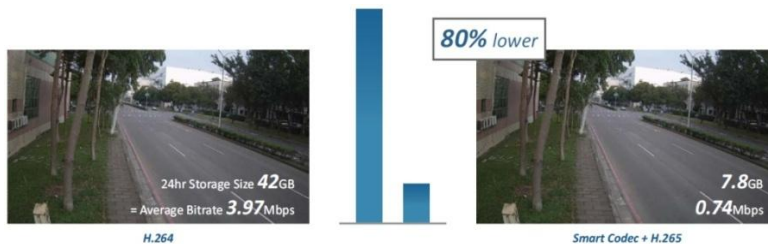

Features

Smart Codec + H.265

ZAVIO Smart Codec + H.265 reduces bandwidth and storage requirements by a stunning 80% compared to standard H.264 camera.

WDR off