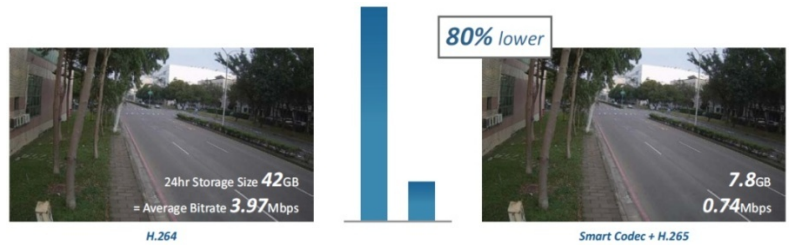

Features

Smart Codec + H.265

ZAVIO Smart Codec + H.265 reduces bandwidth and storage requirements by a stunning 80% compared to standard H.264 camera.

WDR off