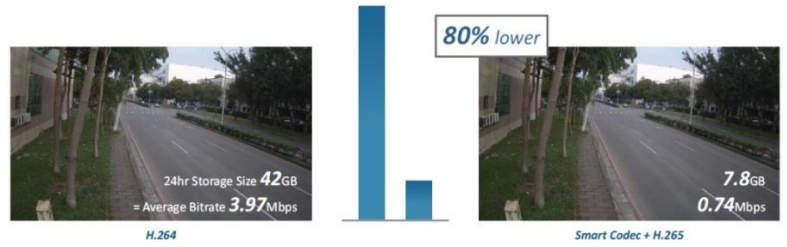

Optional accessories

Accessory: Wall mount
Item number: AD-M03
Dimensions: 200 x 127mm
Compatible with: D8220, D8520

Wall mount

D8520 with wall mount

Features

Smart Codec + H.265

ZAVIO Smart Codec + H.265 reduces bandwidth and storage requirements by a stunning 80% compared to standard H.264 camera.