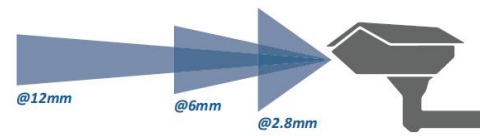

Adaptive IR

Provides 2 dimensions adaptation:

1) The angle of the IR illuminators automatically changes in sync with the camera's zoom position.
2) The brightness of the IR illuminators automatically adjusts to the scene content, effectively avoiding overexposure of objects that are too close to the camera.

Adaptive IR: Off

Adaptive IR: On