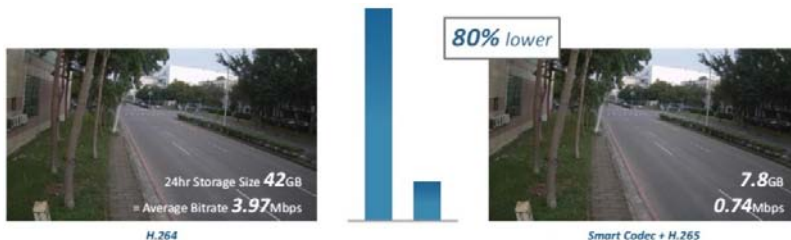

Accessory: Wall mount
Item number: AD-M02
Dimensions: 211 x 120mm
Compatible with: D6220, D6330, D6530

Wall mount

D6330 with wall mount

Features

Smart Codec + H.265

ZAVIO Smart Codec + H.265 reduces bandwidth and storage requirements by a stunning 80% compared to standard H.264 camera.