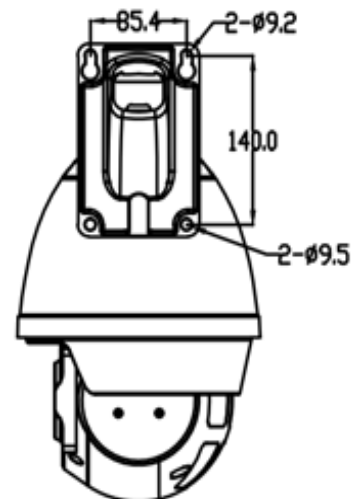

Technical Specifications

Camera

Camera Type	2MP Outdoor IR Speed Dome
Image sensor	1/2.8" Starlight CMOS sensor
Lens	5.5-110mm, F1.6(W)-3.5(T)
Horizontal view angle	51° - 2.60°
IR working distance	150m effective range with Adaptive IR
Min	0.001 lux @ F1.6 (color) 0.0001 lux @ F1.6 (B/W)
WDR	120dB
Day/Night function	Mechanical IR cut filter, Light sensor

Video & Audio

Resolutions	Motion JPEG/H.264/H.265: 2 Profile from 1920 x 1080 to 320 x 240 (total 5 resolutions) 2 Profile from 640 x 480 to 320 x 240 (total 3 resolutions)
Video compression	Motion JPEG H.264 baseline/ main profile/high profile H.265
Frame rate	H.265/H.264: up to 30 fps at 1920 x 1080 Motion JPEG : up to 30 fps at 1920 x 1080
Video	Simultaneous Motion JPEG, H.264, H.265 Controllable frame rate and bandwidth Support unicast and multicast (RTSP)
Image settings	Rotation: mirror, flip, mirror flip Brightness, contrast, saturation, sharpness Overlay capabilities: time, date, text and privacy Image ROI, White balance (auto/manual) 3D DNR Defog
Audio support	Two-way audio
Audio compression	G.711A

I/O & Connector

Ethernet	RJ-45 Ethernet 10/100 Base -T
Power Supply	Terminal block, 24V DC Power consumption: Max 36W PoE(Power over Ethernet) built-in IEEE 802.3at
Alarm I/O	Terminal block, 2/1
Audio connector	RCA
Analog video output	BNC
RS-485	-
Edge storage	Micro SD/SDHC/SDXC up to 128GB
Buttons	Reset push button

Alarm & Event

Event type	Alarm input, motion detection, audio detection, periodical, network link down.
Alarm action	Network storage, edge storage, FTP, SMTP, HTTP event, HTTPS, alarm out pre and post event image.

Network

Users	10 simultaneous users
Security	Multiple user access levels with password protection, HTTPS encryption
Supported protocols	IPv4, IPv6, Bonjour, TCP/ IP, DHCP, DNS, DynDNS, PPPoE, ARP, ICMP, FTP, SMTP, NTP, UPnP, RTSP, RTP, RTCP, HTTP, HTTPS, SSL, TCP, UDP
ONVIF	2.4 & Profile S

General

Housing	Aluminum Alloy
Ingress Protection	IP66 rated weatherproof housing
Impact Protection	-
Other(s)	-
Operating conditions	Starting temperature: -20 ~ 60°C Humidity 10-100% RH Working temperature: -40~ 60°C Humidity 10-100% RH
Dimensions	φ216 x 379.5mm
Weight	6.7kg
Included accessories	Quick installation guide, wall mount, mounting and connector kit.
Certification	CE, FCC, RoHS
Language	Chinese, Croatian, Czech, Danish, Dutch, English, French, German, Greek, Hungarian, Italian, Japanese, Korean, Polish, Polish, Portuguese, Russian, Slovak, Spanish, Swedish, Turkish

System Requirements

Operating system	Windows XP / 7 / 8 / 8.1, MAC OS, Linux
Browser	Internet Explorer 9 / 10 / 11, Chrome, Firefox, Safari