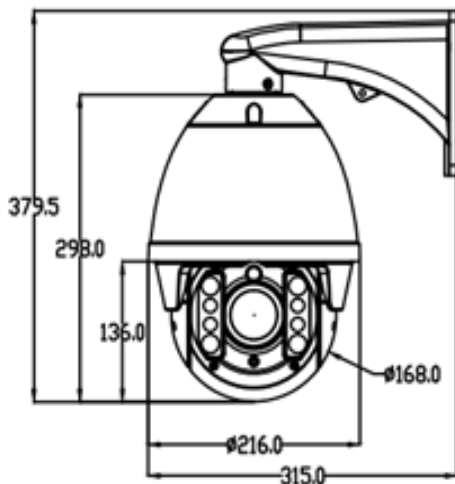

Technical Specifications

Camera

Camera Type	2MP Outdoor IR Speed Dome
Image sensor	1/2.8" Starlight CMOS sensor
Lens	5.5-110mm, F1.6(W)-3.5(T)
Horizontal view angle	51° - 2.60°
IR working distance	150m effective range with Adaptive IR
Min	0.001 lux @ F1.6 (color) 0.0001 lux @ F1.6 (B/W)
WDR	120dB
Day/Night function	Mechanical IR cut filter, Light sensor

Video & Audio

Resolutions	Motion JPEG/H.264/H.265: 2 Profile from 1920 x 1080 to 320 x 240 (total 5 resolutions) 2 Profile from 640 x 480 to 320 x 240 (total 3 resolutions)
Video compression	Motion JPEG H.264 baseline/ main profile/high profile H.265
Frame rate	H.265/H.264: up to 30 fps at 1920 x 1080 Motion JPEG : up to 30 fps at 1920 x 1080
Video	Simultaneous Motion JPEG, H.264, H.265 Controllable frame rate and bandwidth Support unicast and multicast (RTSP)
Image settings	Rotation: mirror, flip, mirror flip Brightness, contrast, saturation, sharpness Overlay capabilities: time, date, text and privacy Image ROI, White balance (auto/manual) 3D DNR Defog
Audio support	Two-way audio
Audio compression	G.711A

I/O & Connector

Ethernet	RJ-45 Ethernet 10/100 Base -T
Power Supply	Terminal block, 24V DC Power consumption: Max 36W PoE(Power over Ethernet) built-in IEEE 802.3at
Alarm I/O	Terminal block, 2/1
Audio connector	RCA
Analog video output	BNC
RS-485	-
Edge storage	Micro SD/SDHC/SDXC up to 128GB
Buttons	Reset push button

Alarm & Event

Event type	Alarm input, motion detection, audio detection, periodical, network link down.
Alarm action	Network storage, edge storage, FTP, SMTP, HTTP event, HTTPS, alarm out pre and post event image.

Network

Users	10 simultaneous users
Security	Multiple user access levels with password protection, HTTPS encryption
Supported protocols	IPv4, IPv6, Bonjour, TCP/ IP, DHCP, DNS, DynDNS, PPPoE, ARP, ICMP, FTP, SMTP, NTP, UPnP, RTSP, RTP, RTCP, HTTP, HTTPS, SSL, TCP, UDP
ONVIF	2.4 & Profile S

General

Housing	Aluminum Alloy
Ingress Protection	IP66 rated weatherproof housing
Impact Protection	-
Other(s)	-
Operating conditions	Starting temperature: -20 ~ 60°C Humidity 10-100% RH Working temperature: -40~ 60°C Humidity 10-100% RH
Dimensions	φ216 x 379.5mm
Weight	6.7kg
Included accessories	Quick installation guide, wall mount, mounting and connector kit.
Certification	CE, FCC, RoHS
Language	Chinese, Croatian, Czech, Danish, Dutch, English, French, German, Greek, Hungarian, Italian, Japanese, Korean, Polish, Polish, Portuguese, Russian, Slovak, Spanish, Swedish, Turkish

System Requirements

Operating system	Windows XP / 7 / 8 / 8.1, MAC OS, Linux
Browser	Internet Explorer 9 / 10 / 11, Chrome, Firefox, Safari