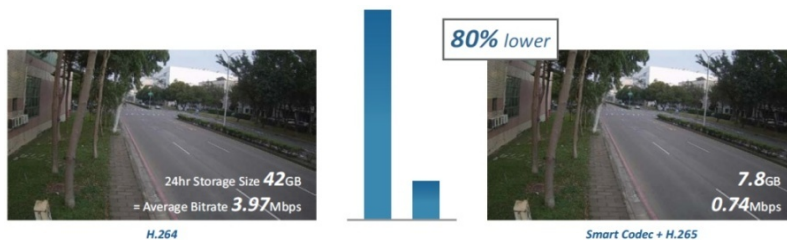

Features

Smart Codec + H.265

ZAVIO Smart Codec + H.265 reduces bandwidth and storage requirements by a stunning 80% compared to standard H.264 camera.

WDR off