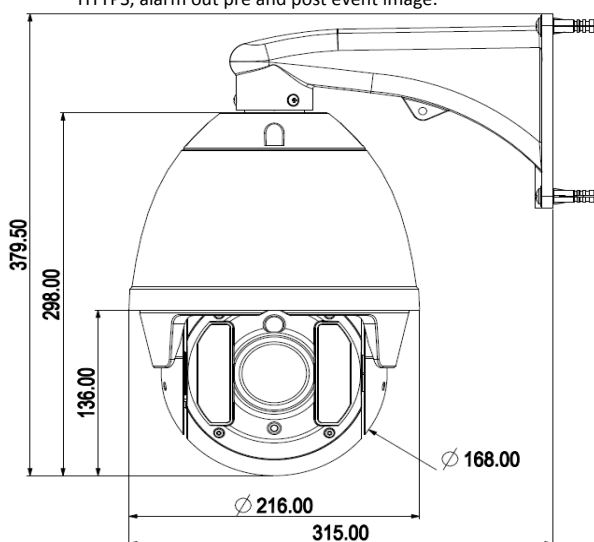

Video & Audio

Resolutions	Motion JPEG/H.264/H.265: 2 Profile from 1920 x 1080 to 320 x 240 (total 5 resolutions) 2 Profile from 640 x 480 to 320 x 240 (total 3 resolutions)
Video compression	Motion JPEG H.264 baseline/ main profile/high profile H.265
Frame rate	H.265/H.264: up to 30 fps at 1920 x 1080 Motion JPEG : up to 30 fps at 1920 x 1080
Video	Simultaneous Motion JPEG, H.264, H.265 Controllable frame rate and bandwidth Support unicast and multicast (RTSP)
Image settings	Rotation: mirror, flip, mirror flip Brightness, contrast, saturation, sharpness Overlay capabilities: time, date, text and privacy Image ROI, White balance (auto/manual) 3D DNR Defog
Audio support	Two-way audio
Audio compression	G.711A

PTZ Mechanism

Pan Range	360° continuous rotation
Max. Pan Speed	180° /s
Tilt Range	0° ~ 90°
Max. Tilt Speed	100° /s
Zoom Ratio	20X Optical Zoom
Max. Zoom Speed	Approx. 4.5s (Tele ~ Wide)
Preset Points	Up to 256 preset points
Sequence Group	1. Up to 8 groups 2. One group can include up to 8 preset points

Alarm & Event

Event type	Alarm input, motion detection, audio detection, periodical, network link down.
Alarm action	Network storage, edge storage, FTP, SMTP, HTTP event, HTTPS, alarm out pre and post event image.

ZAVIO

ZAVIO Inc. | 2F., No.24-2, Gongye E. 4th Rd., East Dist., Hsinchu City 300, Taiwan
www.zavio.com | TEL: 886-3-579-0275 | FAX: 886-3-668-6845 | E-Mail: sales@zavio.com

I/O & Connector

Ethernet	RJ-45 Ethernet 10/100 Base -T
Power Supply	Terminal block, 24V DC Power consumption: Max 36W PoE(Power over Ethernet) built-in IEEE 802.3at
Alarm I/O	Terminal block, 2/1
Audio connector	RCA
Analog video output	BNC
RS-485	-
Edge storage	Micro SD/SDHC/SDXC up to 128GB
Buttons	Reset push button

Network

Users	10 simultaneous users
Security	Multiple user access levels with password protection, HTTPS encryption
Supported protocols	IPv4, IPv6, Bonjour, TCP/ IP, DHCP, DNS, DynDNS, PPPoE, ARP, ICMP, FTP, SMTP, NTP, UPnP, RTSP, RTP, RTCP, HTTP, HTTPS, SSL, TCP, UDP
ONVIF	2.4 & Profile S

General

Housing	Aluminum Alloy
Ingress Protection	IP66 rated weatherproof housing
Impact Protection	-
Other(s)	-
Operating conditions	Starting temperature: -20 ~ 60°C Humidity 10-100% RH Working temperature: -40~ 60°C Humidity 10-100% RH
Dimensions	φ216 x 379.5mm
Weight	6.7kg
Included accessories	Quick installation guide, wall mount, mounting and connector kit.
Certification	CE, FCC, RoHS
Language	Chinese, Croatian, Czech, Danish, Dutch, English, French, German, Greek, Hungarian, Italian, Japanese, Korean, Polish, Polish, Portuguese, Russian, Slovak, Spanish, Swedish, Turkish

System Requirements

Operating system	Windows XP / 7 / 8 / 8.1, MAC OS, Linux
Browser	Internet Explorer 9 / 10 / 11, Chrome, Firefox, Safari