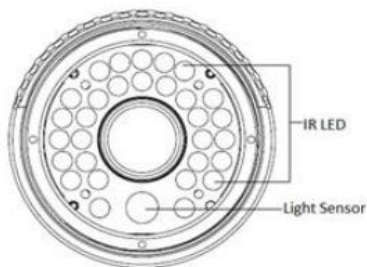

Technical Specifications

Camera

Camera Type	2MP Outdoor IR Dome
Image sensor	1/2.8" CMOS sensor
Lens	2.8mm, F2.0 / 3.6mm, F1.8
Horizontal view angle	96° / 82°
IR working distance	25m effective range
Min illumination	0.05 lux @ F2.0 (color) 0.005 lux @ F2.0 (B/W)
WDR	D-WDR
Day/Night function	Mechanical IR cut filter, Light sensor

Video & Audio

Resolutions	Motion JPEG/H.264/H.265: 2 Profile from 1920 x 1080 to 320 x 240 (total 5 resolutions) 2 Profile from 640 x 480 to 320 x 240 (total 3 resolutions)
Video compression	Motion JPEG H.264 baseline/ main profile/high profile H.265
Frame rate	H.265/H.264: up to 25 fps at 1920 x 1080 Motion JPEG : up to 25 fps at 1920 x 1080
Video streaming	Simultaneous Motion JPEG, H.264, H.265 Controllable frame rate and bandwidth Support unicast and multicast (RTSP)
Image settings	Rotation: mirror, flip, mirror flip, corridor mode Brightness, contrast, saturation, sharpness Overlay capabilities: time, date, text and privacy Image ROI, White balance (auto/manual) 3D DNR -
Audio support	-
Audio compression	-

I/O & Connector

Ethernet	RJ-45 Ethernet 10/100 Base -T
PoE	12V DC & PoE (802.3af)
Alarm I/O	-
Audio connector	-
Analog video output	-
RS-485	-
Edge storage	-
Buttons	Reset push button

RJ45
Reset
DC power Jack

Alarm & Event

Event type	Motion detection, audio detection, periodical, network link down.
Alarm action	Network storage, edge storage, FTP, SMTP, HTTP event, HTTPS, alarm out pre and post event image.

Network

Users	5 simultaneous users
Security	Multiple user access levels with password protection, HTTPS encryption
Supported protocols	IPv4, IPv6, Bonjour, TCP/IP, DHCP, DNS, DynDNS, PPPoE, ARP, ICMP, FTP, SMTP, NTP, UPnP, RTSP, RTP, RTCP, HTTP, HTTPS, SSL, TCP, UDP
ONVIF	2.4 & Profile S

General

Housing	Aluminum Alloy
Ingress Protection	IP66 rated weatherproof housing
Impact Protection	-
Other(s)	-
Operating conditions	Starting temperature: -10 ~ 60°C Humidity 10-100% RH Working temperature: -30 ~ 60°C Humidity 10-100% RH
Dimensions	φ66 x 166mm
Weight	420g excl. power supply
Included accessories	Quick installation guide, mounting and connector kit.
Optional accessories	AZ-J01
Certification	CE, FCC, RoHS
Language	Chinese, Croatian, Czech, Danish, Dutch, English, French, German, Greek, Hungarian, Italian, Japanese, Korean, Polish, Polish, Portuguese, Russian, Slovak, Spanish, Swedish, Turkish

System Requirements

Operating system	Windows XP / 7 / 8 / 8.1, MAC OS, Linux
Browser	Internet Explorer 9 / 10 / 11, Chrome, Firefox, Safari