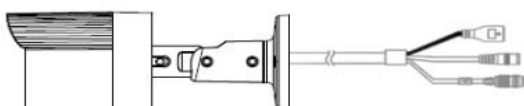

Technical Specifications

Camera

Camera Type	2MP Outdoor IR Dome
Image sensor	1/2.8" CMOS sensor
Lens	2.8mm, F2.0 / 3.6mm, F1.8
Horizontal view angle	96° / 82°
IR working distance	25m effective range
Min illumination	0.05 lux @ F2.0 (color) 0.005 lux @ F2.0 (B/W)
WDR	D-WDR
Day/Night function	Mechanical IR cut filter, Light sensor

Video & Audio

Resolutions	Motion JPEG/H.264/H.265: 2 Profile from 1920 x 1080 to 320 x 240 (total 5 resolutions) 2 Profile from 640 x 480 to 320 x 240 (total 3 resolutions)
Video compression	Motion JPEG H.264 baseline/ main profile/high profile H.265
Frame rate	H.265/H.264: up to 25 fps at 1920 x 1080 Motion JPEG : up to 25 fps at 1920 x 1080
Video streaming	Simultaneous Motion JPEG, H.264, H.265 Controllable frame rate and bandwidth Support unicast and multicast (RTSP)
Image settings	Rotation: mirror, flip, mirror flip, corridor mode Brightness, contrast, saturation, sharpness Overlay capabilities: time, date, text and privacy Image ROI, White balance (auto/manual) 3D DNR -
Audio support	-
Audio compression	-

I/O & Connector

Ethernet	RJ-45 Ethernet 10/100 Base -T
PoE	12V DC & PoE (802.3af)
Alarm I/O	-
Audio connector	-
Analog video output	-
RS-485	-
Edge storage	-
Buttons	Reset push button

RJ45
Reset
DC power Jack

Alarm & Event

Event type	Motion detection, audio detection, periodical, network link down.
Alarm action	Network storage, edge storage, FTP, SMTP, HTTP event, HTTPS, alarm out pre and post event image.

Network

Users	5 simultaneous users
Security	Multiple user access levels with password protection, HTTPS encryption
Supported protocols	IPv4, IPv6, Bonjour, TCP/IP, DHCP, DNS, DynDNS, PPPoE, ARP, ICMP, FTP, SMTP, NTP, UPnP, RTSP, RTP, RTCP, HTTP, HTTPS, SSL, TCP, UDP
ONVIF	2.4 & Profile S

General

Housing	Aluminum Alloy
Ingress Protection	IP66 rated weatherproof housing
Impact Protection	-
Other(s)	-
Operating conditions	Starting temperature: -10 ~ 60°C Humidity 10-100% RH Working temperature: -30 ~ 60°C Humidity 10-100% RH
Dimensions	φ66 x 166mm
Weight	420g excl. power supply
Included accessories	Quick installation guide, mounting and connector kit.
Optional accessories	AZ-J01
Certification	CE, FCC, RoHS
Language	Chinese, Croatian, Czech, Danish, Dutch, English, French, German, Greek, Hungarian, Italian, Japanese, Korean, Polish, Polish, Portuguese, Russian, Slovak, Spanish, Swedish, Turkish

System Requirements

Operating system	Windows XP / 7 / 8 / 8.1, MAC OS, Linux
Browser	Internet Explorer 9 / 10 / 11, Chrome, Firefox, Safari