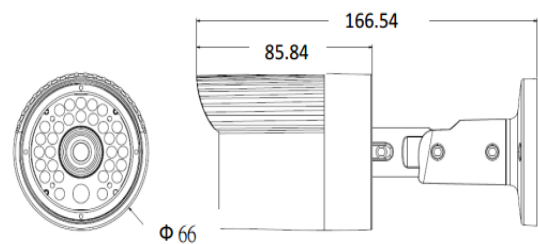

Technical Specifications

Camera

Camera Type	2MP Outdoor IR Dome
Image sensor	1/2.8" CMOS sensor
Lens	2.8mm, F2.0 / 3.6mm, F1.8
Horizontal view angle	96° / 82°
IR working distance	25m effective range
Min illumination	0.05 lux @ F2.0 (color) 0.005 lux @ F2.0 (B/W)
WDR	D-WDR
Day/Night function	Mechanical IR cut filter, Light sensor

Video & Audio

Resolutions	Motion JPEG/H.264/H.265: 2 Profile from 1920 x 1080 to 320 x 240 (total 5 resolutions) 2 Profile from 640 x 480 to 320 x 240 (total 3 resolutions)
Video compression	Motion JPEG H.264 baseline/ main profile/high profile H.265
Frame rate	H.265/H.264: up to 25 fps at 1920 x 1080 Motion JPEG : up to 25 fps at 1920 x 1080
Video streaming	Simultaneous Motion JPEG, H.264, H.265 Controllable frame rate and bandwidth Support unicast and multicast (RTSP)
Image settings	Rotation: mirror, flip, mirror flip, corridor mode Brightness, contrast, saturation, sharpness Overlay capabilities: time, date, text and privacy Image ROI, White balance (auto/manual) 3D DNR -
Audio support	-
Audio compression	-

I/O & Connector

Ethernet	RJ-45 Ethernet 10/100 Base -T
PoE	12V DC & PoE (802.3af)
Alarm I/O	-
Audio connector	-
Analog video output	-
RS-485	-
Edge storage	-
Buttons	Reset push button

Alarm & Event

Event type	Motion detection, audio detection, periodical, network link down.
Alarm action	Network storage, edge storage, FTP, SMTP, HTTP event, HTTPS, alarm out pre and post event image.

Network

Users	5 simultaneous users
Security	Multiple user access levels with password protection, HTTPS encryption
Supported protocols	IPv4, IPv6, Bonjour, TCP/IP, DHCP, DNS, DynDNS, PPPoE, ARP, ICMP, FTP, SMTP, NTP, UPnP, RTSP, RTP, RTCP, HTTP, HTTPS, SSL, TCP, UDP
ONVIF	2.4 & Profile S

General