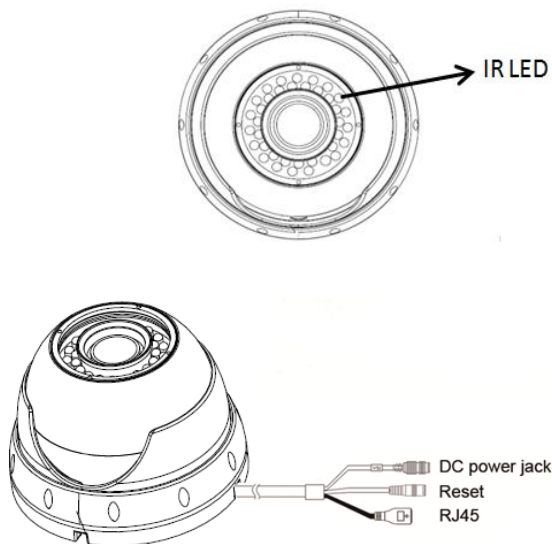

Technical Specifications

Camera

Camera Type	2MP Outdoor IR Dome
Image sensor	1/2.8" CMOS sensor
Lens	2.8mm, F2.0
Horizontal view angle	96°
IR working distance	30m effective range
Min illumination	0.05 lux @ F2.0 (color) 0.005 lux @ F2.0 (B/W)
WDR	D-WDR
Day/Night function	Mechanical IR cut filter, Light sensor

Video & Audio

Resolutions	Motion JPEG/H.264/H.265: 2 Profile from 1920 x 1080 to 320 x 240 (total 5 resolutions) 2 Profile from 640 x 480 to 320 x 240 (total 3 resolutions)
Video compression	Motion JPEG H.264 baseline/ main profile/high profile H.265
Frame rate	H.265/H.264: up to 25 fps at 1920 x 1080 Motion JPEG : up to 25 fps at 1920 x 1080
Video streaming	Simultaneous Motion JPEG, H.264, H.265 Controllable frame rate and bandwidth Support unicast and multicast (RTSP)
Image settings	Rotation: mirror, flip, mirror flip, corridor mode Brightness, contrast, saturation, sharpness Overlay capabilities: time, date, text and privacy Image ROI, White balance (auto/manual) 3D DNR -
Audio support	-
Audio compression	-

I/O & Connector

Ethernet	RJ-45 Ethernet 10/100 Base -T
PoE	12V DC & PoE (802.3af)
Buttons	Reset push button