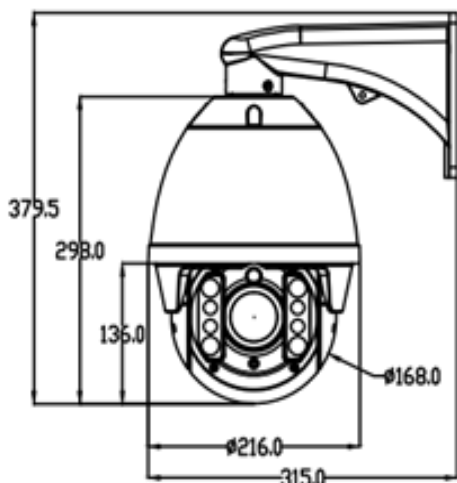

Alarm & Event

Event type	Alarm input, motion detection, audio detection, periodical, network link down.
Alarm action	Network storage, edge storage, FTP, SMTP, HTTP event, HTTPS, alarm out pre and post event image.

Network

Users	10 simultaneous users
Security	Multiple user access levels with password protection, HTTPS encryption
Supported protocols	IPv4, IPv6, Bonjour, TCP/ IP, DHCP, DNS, DynDNS, PPPoE, ARP, ICMP, FTP, SMTP, NTP, UPnP, RTSP, RTP, RTCP, HTTP, HTTPS, SSL, TCP, UDP
ONVIF	2.4 & Profile S

General

Housing	Aluminum Alloy
Ingress Protection	IP66 rated weatherproof housing
Impact Protection	IK10 rated vandal-proof housing
Operating conditions	Starting temperature: -20 ~ 60°C Humidity 10-100% RH Working temperature: -40~ 60°C Humidity 10-100% RH
Dimensions	φ216 x 379.5mm
Weight	6.7kg excl. power supply
Accessories (included)	Quick installation guide, wall mount, mounting and connector kit.
Accessories (optional)	AS-C01 (Joystick Controller)
Certification	CE, FCC, RoHS
Language	Chinese, Croatian, Czech, Danish, Dutch, English, French, German, Greek, Hungarian, Italian, Japanese, Korean, Polish, Polish, Portuguese, Russian, Slovak, Spanish, Swedish, Turkish

System Requirements

Operating system	Windows XP / 7 / 8 / 8.1, MAC OS, Linux
Browser	Internet Explorer 9 / 10 / 11, Chrome, Firefox, Safari

ZAVIO Inc. | 2F., No.24-2, Gongye E. 4th Rd., East Dist., Hsinchu City 300, Taiwan
www.zavio.com | TEL: 886-3-579-0275 | FAX: 886-3-668-6845 | E-Mail: sales@zavio.com