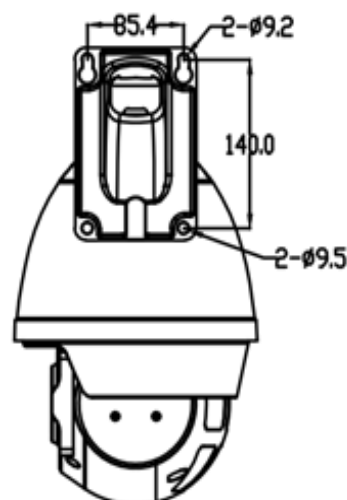

Alarm & Event

Event type	Alarm input, motion detection, audio detection, periodical, network link down.
Alarm action	Network storage, edge storage, FTP, SMTP, HTTP event, HTTPS, alarm out pre and post event image.

Network

Users	10 simultaneous users
Security	Multiple user access levels with password protection, HTTPS encryption
Supported protocols	IPv4, IPv6, Bonjour, TCP/ IP, DHCP, DNS, DynDNS, PPPoE, ARP, ICMP, FTP, SMTP, NTP, UPnP, RTSP, RTP, RTCP, HTTP, HTTPS, SSL, TCP, UDP
ONVIF	2.4 & Profile S

General

Housing	Aluminum Alloy
Ingress Protection	IP66 rated weatherproof housing
Impact Protection	IK10 rated vandal-proof housing
Operating conditions	Starting temperature: -20 ~ 60°C Humidity 10-100% RH Working temperature: -40~ 60°C Humidity 10-100% RH
Dimensions	φ216 x 379.5mm
Weight	6.7kg excl. power supply
Accessories (included)	Quick installation guide, wall mount, mounting and connector kit.
Accessories (optional)	AS-C01 (Joystick Controller)
Certification	CE, FCC, RoHS
Language	Chinese, Croatian, Czech, Danish, Dutch, English, French, German, Greek, Hungarian, Italian, Japanese, Korean, Polish, Polish, Portuguese, Russian, Slovak, Spanish, Swedish, Turkish

System Requirements

Operating system	Windows XP / 7 / 8 / 8.1, MAC OS, Linux
Browser	Internet Explorer 9 / 10 / 11, Chrome, Firefox, Safari

ZAVIO Inc. | 2F., No.24-2, Gongye E. 4th Rd., East Dist., Hsinchu City 300, Taiwan
www.zavio.com | TEL: 886-3-579-0275 | FAX: 886-3-668-6845 | E-Mail: sales@zavio.com