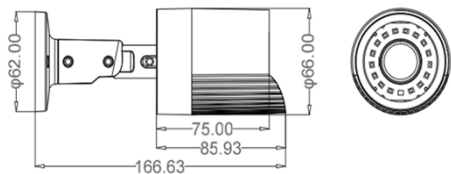

DIMENSION :

WIRE INTERFACE :

1. Power supply input
2. Network interface

SPECIFICATION :

Param	Model	CB3212
CAMERA		
Image sensor		1/2.8" SONY 2.07MP Progressive Scan Exmor CMOS
Min.illumination		0Lux/F1.4 (IR ON) Color: 0.02Lux/F1.4, B/W: 0.002Lux/F1.4
IR distance		15-20M (16* IR leds)
Electronic shutter		Auto/ Manual(1/25~1/10000), FLK
Day/ Night		ICR switch, auto, color, B/W, ext
Lens		3.6mm lens(2.8mm lens optional)
Lens interface		M12
S/N ratio		≥50db (AGC OFF)
Output		PAL/NTSC adjustable
WDR		DWDR(Off/ Low/ Middle/ High)
Light board control		Auto/ Manual/ Off
3D N/R		Off/ Low/ Middle/ High/ Higher
Defog		Off/ Low/ Middle/ High
Mirror		Off/ Horizontal/ Vertical/ 180° rotation/ Corridor mode (90° rotation, 270° rotation)
Slow Shutter		/
Exposure control		Auto/ Manual
Image setting		Brightness, Contrast, Saturation, Sharpness, Hue
AUDIO/VIDEO ENCODING		
Video compression		H.265/ H.264
H.265 Encoding		Main Profile
H.264 Encoding		BaseLine / Main Profile / High Profile
Encoding features		NTSC: main stream: 1920×1080@30fps, sub-stream: D1@30fps PAL: main stream: 1920×1080@25fps, sub-stream: D1@25fps
Max. Resolution		1920X1080
Video bit rate		Constant bit rate, variable bit rate (16kbps-8000kbps)
Video type		Complex stream/ Video stream
Audio compression		/
Audio bit rate		/
Audio control		/
ROI		/
Watermark function		/
NETWORK		
Network protocol		TCP/IP, UDP, HTTP, DHCP, RTSP, DDNS, NTP, PPPoE, UPnP, SMTP
Access protocol		ONVIF, GB28181 (optional)
Browser		Support IE, Chrome, Firefox, Safari
Video preview meanwhile		4
User permission		User add/ modify/ delete, permission management
Safe mode		Authorized user name and password, HTTPS encryption and AES link encryption, RTSP verification
Motion detection		Set detection zone, Multi-level sensitivity can be set
Tampering alarm		1 zone
Privacy Mask		4 zones
Intelligent analysis		/
Event linkage		Email sending
Multicast function		Support
ANR		/
Mobile surveillance		Support Apple, Android
Device exception detection		Support network disconnected, IP conflict, illegal access alarm
OSD		Title, time and date overlay, multi-line OSD, OSD color/size can be customized
DST		Support
Snapshot		Support snapshot, snapshot resolution is encoding resolution
System update		Support remote update
Other		/
INTERFACE		
Network Interface		RJ45 10M/100M network adaptive
GENERAL		
Operating temperature		-20°C ~ 55°C
Operating humidity		0% -90%
Protection grade		IP66
Power supply		DC12V
Power consumption (max)		<6W
Dimensions(mm)		66(W)*166.3(L)mm
Weight/PCS(g)		/